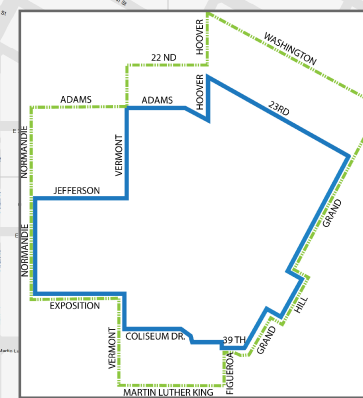

UNIVERSITY OF SOUTHERN CALIFORNIA

University Park Campus Area Map

LEGEND

- USC Main Campus
- DPS Police Station
- USC Student Housing
- Emergency Phones
- DPS Response Zone
- DPS Patrolled Area
- Metro Bus Stops
- DASH F Stops
- USC Tram Stops
- USC Tram Route A

Patrol Zone

The extended area around the university campuses and off-campus properties where DPS employees provide routine patrol services

Services within the Patrol Zone: Bluelight Phones, Campus Cruisers, Metro Stops, DASH F Stops, USC Trams & USC Tram Route A

Response Zone

The extended area on and around the university campuses and off-campus properties where DPS employees respond to calls of service

Services within the Response Zone: Metro Bus Stops, DASH F Stops and USC Tram Stops

1 inch = 1,200 feet

University of Southern California

University Park Campus Area Map